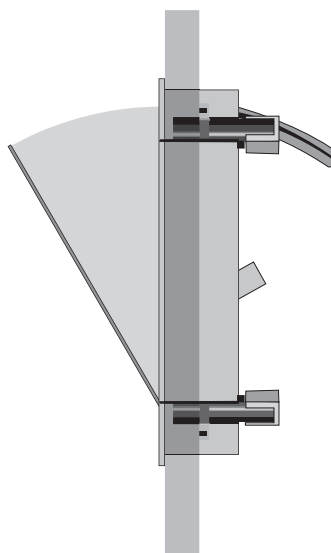

BeoVox 2

BANG & OLUFSEN

Ø = 167mm/6.6" (BeoVox 2-1)
Ø = 217mm/8.5" (BeoVox 2-2)

Max 104mm/4.1"

Max 35mm/1.4"

1

2

3